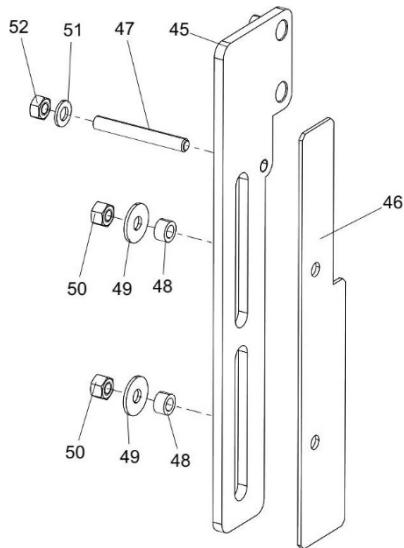

DE

FR

IT

GB

HR

SLO

3.2. Detail A1

Pos.	Description	Pieces	Part article number
Detail A1			
A1.1.	Door handle with handle holder	1 pc.	0329715015319
A1.2.	Door bolt — Set	1 pc.	0329715015320
A1.3.	Glass holder — Set/ pearl-black	1 pc.	0329715015370
A1.4.	Support bolt — Set	1 pc.	0329715015321
24	Fire room door / pearl-black	1 pc.	0329715005355
25	Sealing glass 10x4 mm	1,25 m	0329715005308
26	Door glass plate (4x438x320)	1 pc.	0329715005306
27	Fire room door sealing cord 11 mm	2,2 m	0040300110005

3.3. Detail A2, A3, A4

A2

A3

A4

Pos.	Description	Pieces
Detail A2		
28	Adjusting plate, weakened	1 pc.
29	Linkage, complete	1 pc.
30	Deflection plate	1 pc.
31	Control bar	1 pc.
32	Control lever	1 pc.
33	Control axis	1 pc.
34	Nut M6 DIN6923	2 pc.
35	Nut M5 DIN980V	5 pc.
36	Plate M6 DIN125	2 pc.
37	Plate M8 DIN125	1 pc.
38	Plate Silicon	3 pc.
39	Plate M8 DIN137A	1 pc.
40	Plate M12 DIN125	2 pc.
41	Plate M12 DIN137B	1 pc.
42	Nut M12 DIN980V	1 pc.
43	Screw M5x10 BN5950	1 pc.
44	Screw M5x4 DIN923	4 pc.