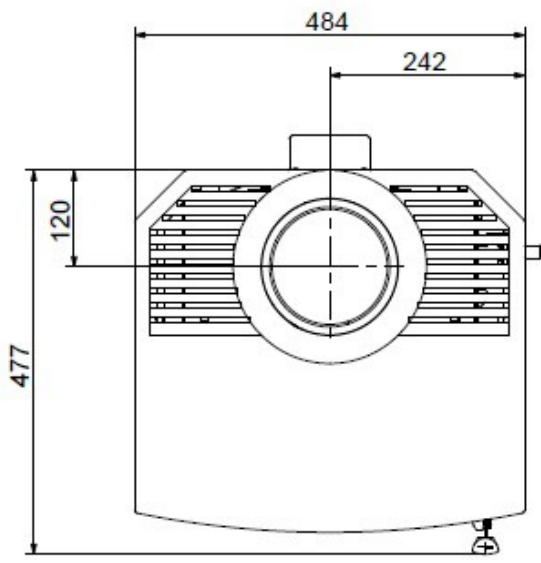

2. Fireplace stove dimensions

Fireplace stove dimensions

DE

FR

IT

GB

HR

SLO

3. Replacement parts overview

3.1. Full line-up

Pos.	Description	Pieces	Part article number
Full line-up			
A1	Fireplace door (complete)/pearl-black	1 pc.	0329715015300
A2	Control pull rod (complete)	1 pc.	0329715006682
A3	Controller (complete)/ Easy control	1 pc.	0329715006691
A4	Description (complete)	1 pc.	0335015005161
B1	Upper door hinge (complete)	1 pc.	0329715015340
B2	Door lock (complete)/ pearl-black	1 pc.	0329715015360
B3	Lower door hinge (complete)	1 pc.	0329715015336
B4	Stone holder (complete)/ pearl-black	1 pc.	0329715016146
1	Fire bars / pearl-black	1 pc.	0329715005091
2	Ash drawer / pearl-black	1 pc.	0329715005085
3	Stainless bearings / pearl-black	1 pc.	0002020225000
4	Fireclay 30x80x355	2 pc.	0329715005502
5	Fireclay 30x45x155	2 pc.	0329715005505
6	Fireclay 30x307x370	1 pc.	0329715005509
7	Fireclay 30x307x370	1 pc.	0329715005510
8	Fireclay 30x195x340	1 pc.	0329715005506
9	Fireclay 30x116x340	1 pc.	0329715005508
10	Draft deflector plate	1 pc.	0329715005703
11	Wood box shielding plate	1 pc.	0329715005027
12	Side wall left / pearl-black	1 pc.	0329715006171
13	Side wall right / pearl-black	1 pc.	0329715006111
14	Cover plate / pearl-black	1 pc.	0329715006141
15	Back cover	1 pc.	0329715006196
16	Smoke exhaust trim / pearl-black	1 pc.	0329715005099
17	Smoke exhaust closure	1 pc.	0329715005061
18	Smoke exhaust blanking plug / pearl-black	1 pc.	0329715005098
19	Outside air – pipe socket (Ø100)	1 pc.	7418500048200
20	Pusher	1 pc.	0329715006695
21	Controller seal	1 pc.	0329715005090
22	Air inlet housing	1 pc.	0329715005051