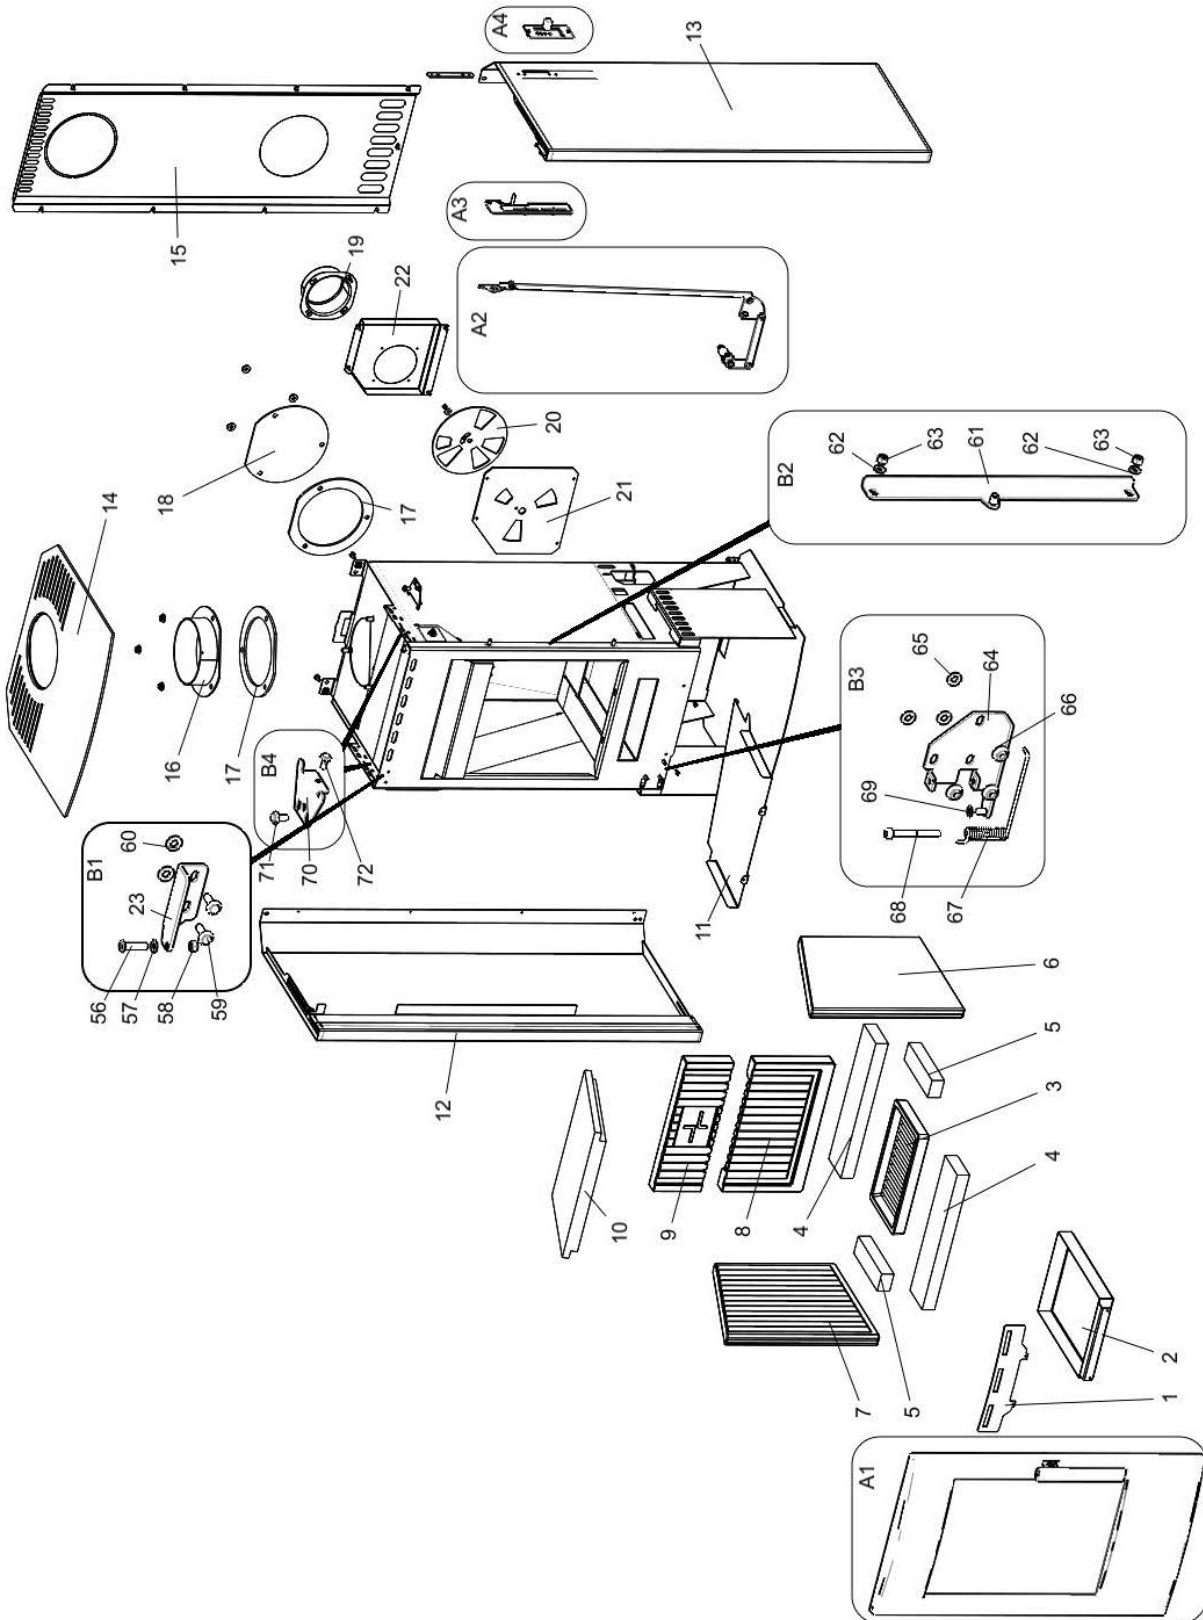

3. Replacement parts overview

3.1. Full line-up

Pos.	Description	Pieces	Part article number
Full line-up			
A1	Fireplace door (complete)/pearl-black	1 pc.	0329715015300
A2	Control pull rod (complete)	1 pc.	0329715006682
A3	Controller (complete)/ Easy control	1 pc.	0329715006691
A4	Description (complete)	1 pc.	0335015005161
B1	Upper door hinge (complete)	1 pc.	0329715015340
B2	Door lock (complete)/ pearl-black	1 pc.	0329715015360
B3	Lower door hinge (complete)	1 pc.	0329715015336
B4	Stone holder (complete)/ pearl-black	1 pc.	0329715016146
1	Fire bars / pearl-black	1 pc.	0329715005091
2	Ash drawer / pearl-black	1 pc.	0329715005085
3	Stainless bearings / pearl-black	1 pc.	0002020225000
4	Fireclay 30x80x355	2 pc.	0329715005502
5	Fireclay 30x45x155	2 pc.	0329715005505
6	Fireclay 30x307x370	1 pc.	0329715005509
7	Fireclay 30x307x370	1 pc.	0329715005510
8	Fireclay 30x195x340	1 pc.	0329715005506
9	Fireclay 30x116x340	1 pc.	0329715005508
10	Draft deflector plate	1 pc.	0329715005703
11	Wood box shielding plate	1 pc.	0329715005027
12	Side wall left / pearl-black	1 pc.	0329715006171
13	Side wall right / pearl-black	1 pc.	0329715006111
14	Cover plate / pearl-black	1 pc.	0329715006141
15	Back cover	1 pc.	0329715006196
16	Smoke exhaust trim / pearl-black	1 pc.	0329715005099
17	Smoke exhaust closure	1 pc.	0329715005061
18	Smoke exhaust blanking plug / pearl-black	1 pc.	0329715005098
19	Outside air – pipe socket (Ø100)	1 pc.	7418500048200
20	Pusher	1 pc.	0329715006695
21	Controller seal	1 pc.	0329715005090
22	Air inlet housing	1 pc.	0329715005051

DE

FR

IT

GB

HR

SLO