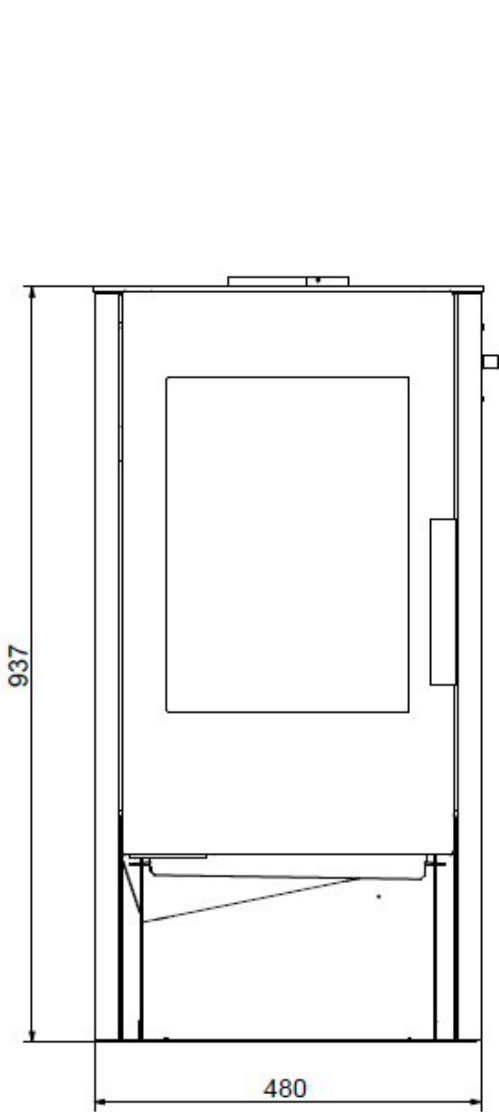

2. Fireplace stove dimensions

Fireplace stove dimensions

DE

FR

IT

GB

HR

SLO

3. Replacement parts overview

3.1. Full line-up

Pos.	Description	Pieces	Part article number
Full line-up			
A1	Fireplace door (complete)/pearl-black	1 pc.	0329715015300
A2	Control pull rod (complete)	1 pc.	0329715006682
A3	Controller (complete)/ Easy control	1 pc.	0329715006691
A4	Description (complete)	1 pc.	0335015005161
B1	Upper door hinge (complete)	1 pc.	0329715015340
B2	Door lock (complete)/ pearl-black	1 pc.	0329715015360
B3	Lower door hinge (complete)	1 pc.	0329715015336
B4	Stone holder (complete)/ pearl-black	1 pc.	0329715016146
1	Fire bars / pearl-black	1 pc.	0329715005091
2	Ash drawer / pearl-black	1 pc.	0329715005085
3	Stainless bearings / pearl-black	1 pc.	0002020225000
4	Fireclay 30x80x355	2 pc.	0329715005502
5	Fireclay 30x45x155	2 pc.	0329715005505
6	Fireclay 30x307x370	1 pc.	0329715005509
7	Fireclay 30x307x370	1 pc.	0329715005510
8	Fireclay 30x195x340	1 pc.	0329715005506
9	Fireclay 30x116x340	1 pc.	0329715005508
10	Draft deflector plate	1 pc.	0329715005703
11	Wood box shielding plate	1 pc.	0329715005027
12	Side wall left / pearl-black	1 pc.	0329715006171
13	Side wall right / pearl-black	1 pc.	0329715006111
14	Cover plate / pearl-black	1 pc.	0329715006141
15	Back cover	1 pc.	0329715006196
16	Smoke exhaust trim / pearl-black	1 pc.	0329715005099
17	Smoke exhaust closure	1 pc.	0329715005061
18	Smoke exhaust blanking plug / pearl-black	1 pc.	0329715005098
19	Outside air – pipe socket (Ø100)	1 pc.	7418500048200
20	Pusher	1 pc.	0329715006695
21	Controller seal	1 pc.	0329715005090
22	Air inlet housing	1 pc.	0329715005051