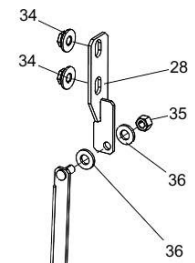

DE

FR

IT

GB

HR

SLO

3.2. Detail A1

Pos.	Description	Pieces	Part article number
Detail A1			
A1.1.	Door handle with handle holder	1 pc.	0329715015319
A1.2.	Door bolt — Set	1 pc.	0329715015320
A1.3.	Glass holder — Set/ pearl-black	1 pc.	0329715015370
A1.4.	Support bolt — Set	1 pc.	0329715015321
24	Fire room door / pearl-black	1 pc.	0329715005355
25	Sealing glass 10x4 mm	1,25 m	0329715005308
26	Door glass plate (4x438x320)	1 pc.	0329715005306
27	Fire room door sealing cord 11 mm	2,2 m	0040300110005

3.3. Detail A2, A3, A4

A2

A3

A4

Pos.	Description	Pieces
Detail A2		
28	Adjusting plate, weakened	1 pc.
29	Linkage, complete	1 pc.
30	Deflection plate	1 pc.
31	Control bar	1 pc.
32	Control lever	1 pc.
33	Control axis	1 pc.
34	Nut M6 DIN6923	2 pc.
35	Nut M5 DIN980V	5 pc.
36	Plate M6 DIN125	2 pc.
37	Plate M8 DIN125	1 pc.
38	Plate Silicon	3 pc.
39	Plate M8 DIN137A	1 pc.
40	Plate M12 DIN125	2 pc.
41	Plate M12 DIN137B	1 pc.
42	Nut M12 DIN980V	1 pc.
43	Screw M5x10 BN5950	1 pc.
44	Screw M5x4 DIN923	4 pc.