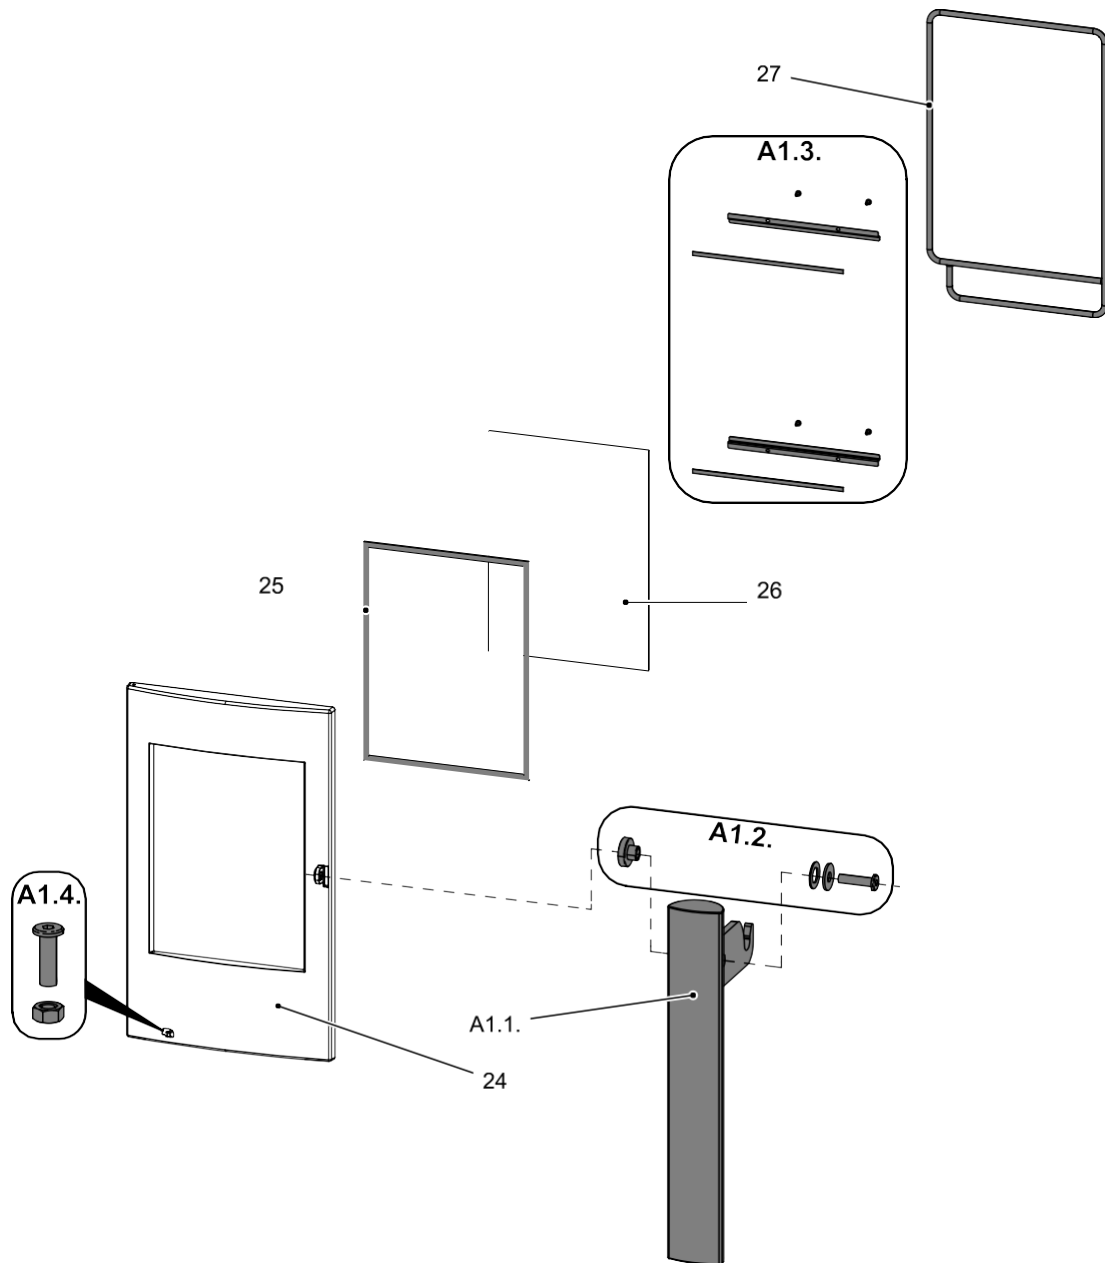

DE

FR

IT

GB

HR

SLO

3.2. Detail A1

Pos.	Description	Pieces	Part article number
Detail A1			
A1.1.	Door handle with handle holder	1 pc.	0329715015319
A1.2.	Door bolt — Set	1 pc.	0329715015320
A1.3.	Glass holder — Set/ pearl-black	1 pc.	0329715015370
A1.4.	Support bolt — Set	1 pc.	0329715015321
24	Fire room door / pearl-black	1 pc.	0329715005355
25	Sealing glass 10x4 mm	1,25 m	0329715005308
26	Door glass plate (4x438x320)	1 pc.	0329715005306
27	Fire room door sealing cord 11 mm	2,2 m	0040300110005

3.3. Detail A2, A3, A4

A2

A3

A4

Pos.	Description	Pieces
Detail A2		
28	Adjusting plate, weakened	1 pc.
29	Linkage, complete	1 pc.
30	Deflection plate	1 pc.
31	Control bar	1 pc.
32	Control lever	1 pc.
33	Control axis	1 pc.
34	Nut M6 DIN6923	2 pc.
35	Nut M5 DIN980V	5 pc.
36	Plate M6 DIN125	2 pc.
37	Plate M8 DIN125	1 pc.
38	Plate Silicon	3 pc.
39	Plate M8 DIN137A	1 pc.
40	Plate M12 DIN125	2 pc.
41	Plate M12 DIN137B	1 pc.
42	Nut M12 DIN980V	1 pc.
43	Screw M5x10 BN5950	1 pc.
44	Screw M5x4 DIN923	4 pc.