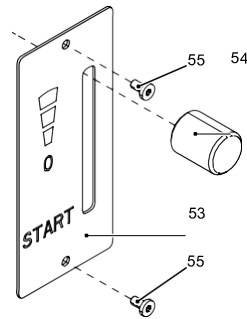

DE

FR

IT

GB

HR

SLO

3.2. Detail A1

Pos.	Description	Pieces	Part article number
Detail A1			
A1.1.	Door handle with handle holder	1 pc.	0329715015319
A1.2.	Door bolt — Set	1 pc.	0329715015320
A1.3.	Glass holder — Set/ pearl-black	1 pc.	0329715015370
A1.4.	Support bolt — Set	1 pc.	0329715015321
24	Fire room door / pearl-black	1 pc.	0329715005355
25	Sealing glass 10x4 mm	1,25 m	0329715005308
26	Door glass plate (4x438x320)	1 pc.	0329715005306
27	Fire room door sealing cord 11 mm	2,2 m	0040300110005

3.3. Detail A2, A3, A4

A2

A3

A4

Pos.	Description	Pieces
Detail A2		
28	Adjusting plate, weakened	1 pc.
29	Linkage, complete	1 pc.
30	Deflection plate	1 pc.
31	Control bar	1 pc.
32	Control lever	1 pc.
33	Control axis	1 pc.
34	Nut M6 DIN6923	2 pc.
35	Nut M5 DIN980V	5 pc.
36	Plate M6 DIN125	2 pc.
37	Plate M8 DIN125	1 pc.
38	Plate Silicon	3 pc.
39	Plate M8 DIN137A	1 pc.
40	Plate M12 DIN125	2 pc.
41	Plate M12 DIN137B	1 pc.
42	Nut M12 DIN980V	1 pc.
43	Screw M5x10 BN5950	1 pc.
44	Screw M5x4 DIN923	4 pc.

Detail B1		
23	Upper hinge angle	1 pc.
56	Screw M5x20 BN1206	1 pc.
57	Plate M5 DIN125	1 pc.
58	Nut M5 DIN934	1 pc.
59	Screw M5x10 BN5950	2 pc.
60	Plate M6 DIN125	2 pc.
Detail B2		
61	Closing plate, complete	1 pc.
62	Plate M6 DIN125	2 pc.
63	Nut M6 DIN980V	1 pc.
Detail B3		
64	Lower hinge	1 pc.
65	Plate M6 DIN125	3 pc.
66	Nut M6 DIN6923	3 pc.
67	Door spring	1 pc.
68	Screw M5x54 DIN912	1 pc.
69	Plate M5 DIN125	1 pc.
Detail B4		
70	Bracket	1 pc.
71	Screw M6x12 DIN6921	1 pc.
72	Screw M5x10 BN5950	1 pc.