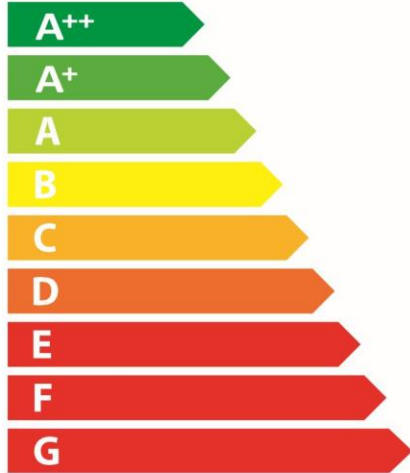

ENERG Y IJA
 енергия · ενέργεια IE IA

MCZ

HERA AIR 7 S1

A+

7,0
kW

A rounded rectangular box containing three icons: a window, a lamp, and a heater. To the right of the box, the text '7,0 kW' is displayed.

ENERGIA · ЕНЕРГИЯ · ΕΝΕΡΓΕΙΑ · ENERGIJA · ENERGY · ENERGIE · ENERGI