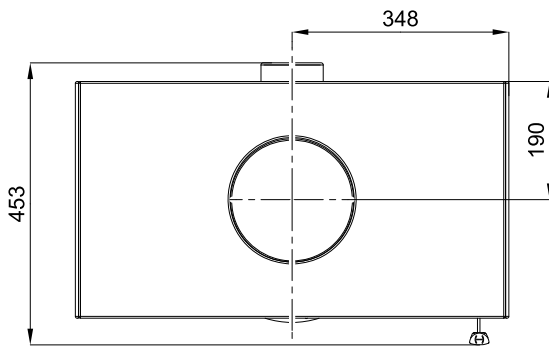

2. Technical description

2.1. Version - ceramics

Technical description

GB