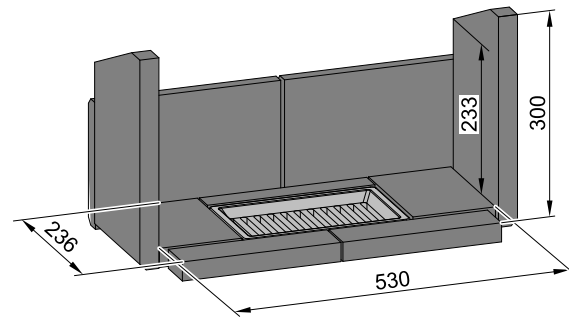

2. Technical description

2.1. Version - ceramics

Technical description

GB