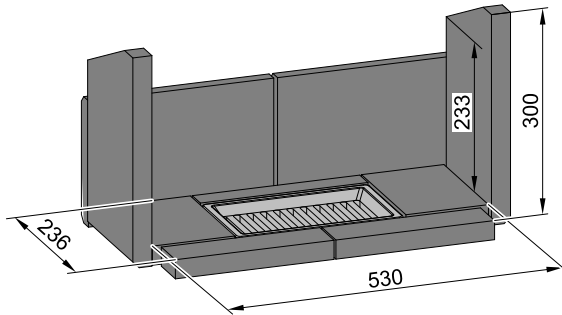

GB

2.2. Version - stone

3. List of spare parts

3.1. Overall scheme of the model (version - ceramics)

List of spare parts

GB

3.2. Overall scheme of the model (version - stone)

Item	Name	Quantity	Number of goods
Overall scheme of the model			
A1	Fire-box door (complete)/black	1 piece	0434715015300
B1	Easycontrol — set	1 piece	0434715566023
1	Smoke flue neck/black	1 piece	0434215005049
2	Smoke flue sealing	1 piece	0429415005060
3	Smoke flue blind flange/black	1 piece	0429415005048
4	External air input (Ø100)	1 piece	0088500050008
5	Upper shielding	1 piece	0434715005042
6	Door spring	1 piece	0434715005316
7	Rear cover/black	1 piece	0434715506040
8	Lateral lining/white	2 piece	0434716005100
8	Lateral lining/grey	2 piece	0434716015100
9	Upper lining/white	2 piece	0434716005103
9	Upper lining/grey	2 piece	0434716015103
10	Upper blind flange/white	1 piece	0434715035009
10	Upper blind flange/grey	1 piece	0434716005009
11	Grate/black	1 piece	0020100130005
12	Ashpan	1 piece	0434715005700
13	Protection/black	1 piece	0434715015013
14	Screen loose (560x240x30)	1 piece	0434715005510
15	Screen loose — rear (340x130x30)	1 piece	0434715005507
16	Brick 198x292x30	2 piece	0434715005501
17	Brick 330x193x30	1 piece	0434715005503
18	Brick 330x193x30	1 piece	0434715005509
19	Brick 130x190x30	2 piece	0434715005504
20	Brick 264x35x30	1 piece	0434715005505
21	Brick 250x60x30	2 piece	0434715005506