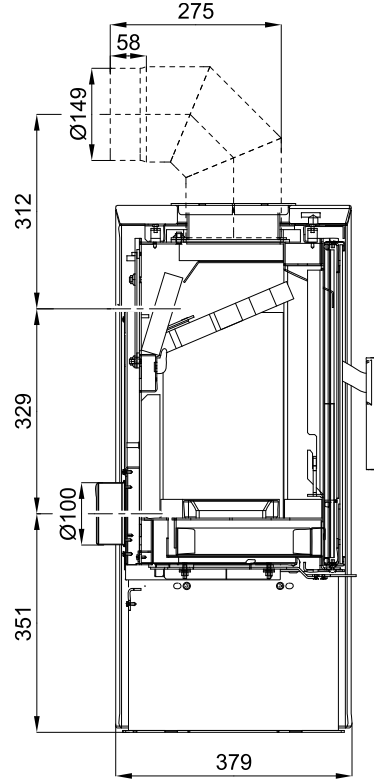

GB

2.2. Version - stone

3. List of spare parts

3.1. Overall scheme of the model (version - ceramics)

List of spare parts

GB

3.2. Overall scheme of the model (version - stone)

Item	Name	Quantity	Number of goods
Overall scheme of the model			
A1	Fire-box door (complete)/black	1 piece	0434715015300
B1	Easycontrol — set	1 piece	0434715566023
1	Smoke flue neck/black	1 piece	0434215005049
2	Smoke flue sealing	1 piece	0429415005060
3	Smoke flue blind flange/black	1 piece	0429415005048
4	External air input (Ø100)	1 piece	0088500050008
5	Upper shielding	1 piece	0434715005042
6	Door spring	1 piece	0434715005316
7	Rear cover/black	1 piece	0434715506040
8	Lateral lining/white	2 piece	0434716005100
8	Lateral lining/grey	2 piece	0434716015100
9	Upper lining/white	2 piece	0434716005103
9	Upper lining/grey	2 piece	0434716015103
10	Upper blind flange/white	1 piece	0434715035009
10	Upper blind flange/grey	1 piece	0434716005009
11	Grate/black	1 piece	0020100130005
12	Ashpan	1 piece	0434715005700
13	Protection/black	1 piece	0434715015013
14	Screen loose (560x240x30)	1 piece	0434715005510
15	Screen loose — rear (340x130x30)	1 piece	0434715005507
16	Brick 198x292x30	2 piece	0434715005501
17	Brick 330x193x30	1 piece	0434715005503
18	Brick 330x193x30	1 piece	0434715005509
19	Brick 130x190x30	2 piece	0434715005504
20	Brick 264x35x30	1 piece	0434715005505
21	Brick 250x60x30	2 piece	0434715005506