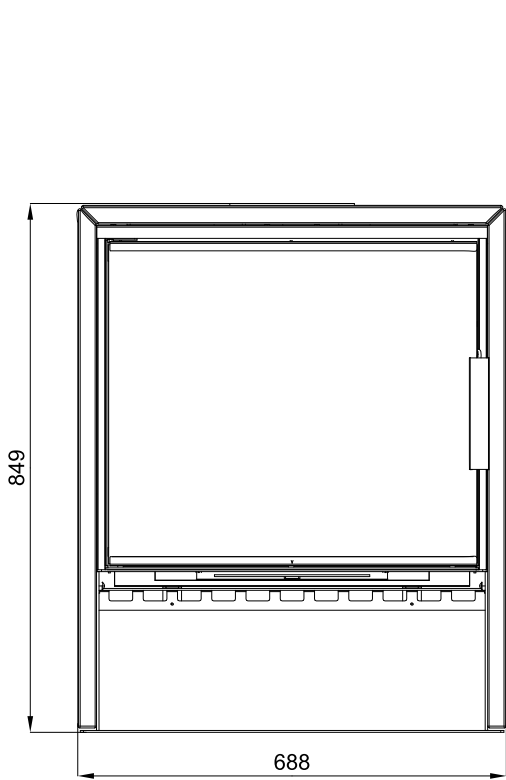

GB

2.2. Version - stone

3. List of spare parts

3.1. Overall scheme of the model (version - ceramics)

List of spare parts

GB

3.2. Overall scheme of the model (version - stone)

Item	Name	Quantity	Number of goods
Overall scheme of the model			
A1	Fire-box door (complete)/black	1 piece	0434715015300
B1	Easycontrol — set	1 piece	0434715566023
1	Smoke flue neck/black	1 piece	0434215005049
2	Smoke flue sealing	1 piece	0429415005060
3	Smoke flue blind flange/black	1 piece	0429415005048
4	External air input (Ø100)	1 piece	0088500050008
5	Upper shielding	1 piece	0434715005042
6	Door spring	1 piece	0434715005316
7	Rear cover/black	1 piece	0434715506040
8	Lateral lining/white	2 piece	0434716005100
8	Lateral lining/grey	2 piece	0434716015100
9	Upper lining/white	2 piece	0434716005103
9	Upper lining/grey	2 piece	0434716015103
10	Upper blind flange/white	1 piece	0434715035009
10	Upper blind flange/grey	1 piece	0434716005009
11	Grate/black	1 piece	0020100130005
12	Ashpan	1 piece	0434715005700
13	Protection/black	1 piece	0434715015013
14	Screen loose (560x240x30)	1 piece	0434715005510
15	Screen loose — rear (340x130x30)	1 piece	0434715005507
16	Brick 198x292x30	2 piece	0434715005501
17	Brick 330x193x30	1 piece	0434715005503
18	Brick 330x193x30	1 piece	0434715005509
19	Brick 130x190x30	2 piece	0434715005504
20	Brick 264x35x30	1 piece	0434715005505
21	Brick 250x60x30	2 piece	0434715005506