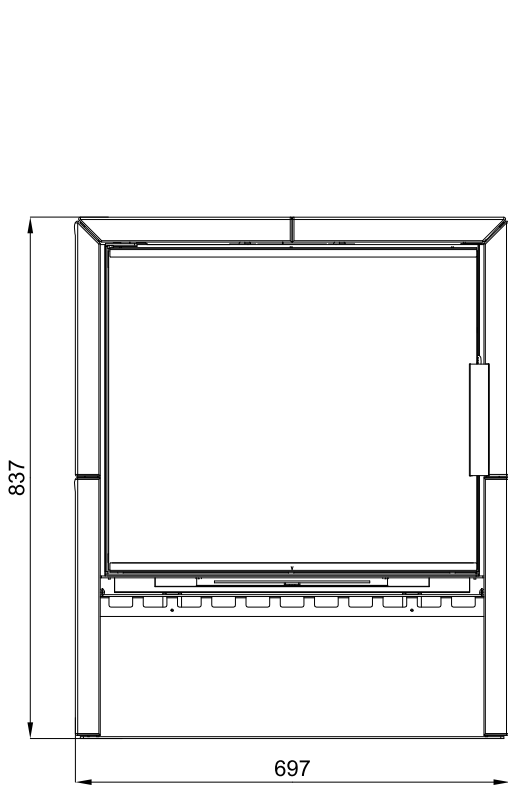

2. Technical description

2.1. Version - ceramics

Technical description

GB