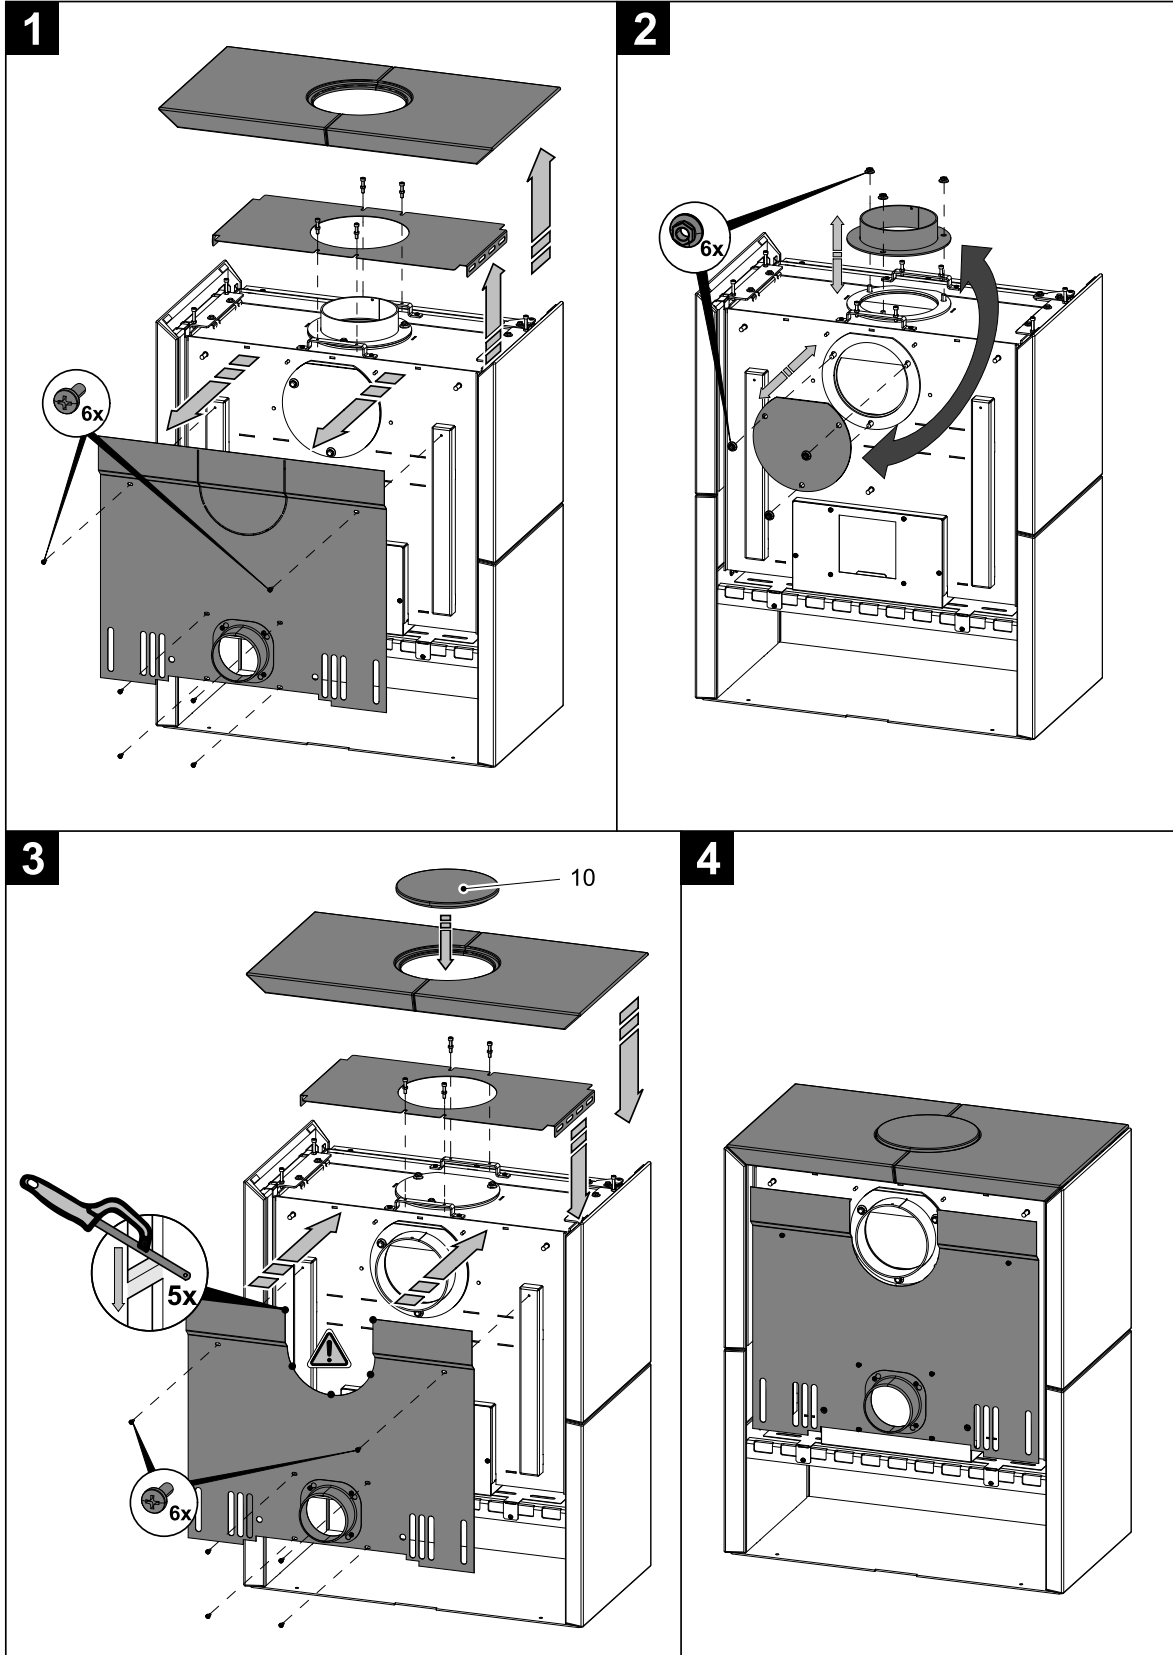

30	Fire-box door (welded part)/black	1 piece	0434715006200
31	Refractory glass (512x591)	1 piece	0434715005301
32	Glass sealing cord - 6 mm	1950 mm	0040406000006
33	Glass sealing cord - 6 mm	510 mm	0040406000006

4. Change of the smoke neck

4.1. Version - ceramics

Change of the smoke neck

GB