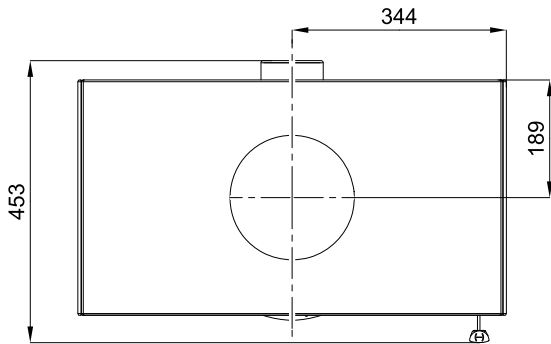

2.2. Version - stone