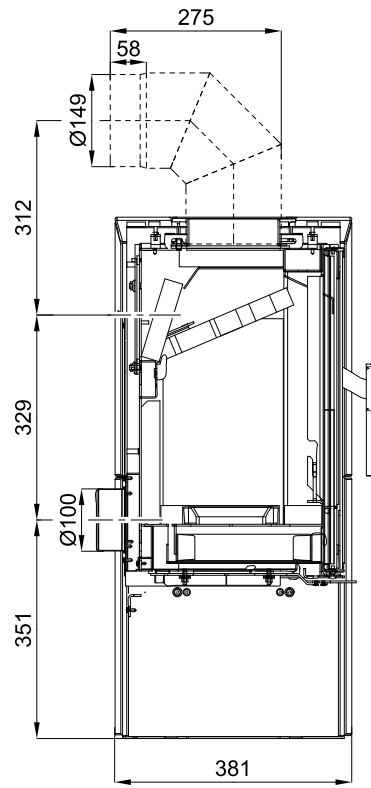

2. Technical description

2.1. Version - ceramics

Technical description

GB