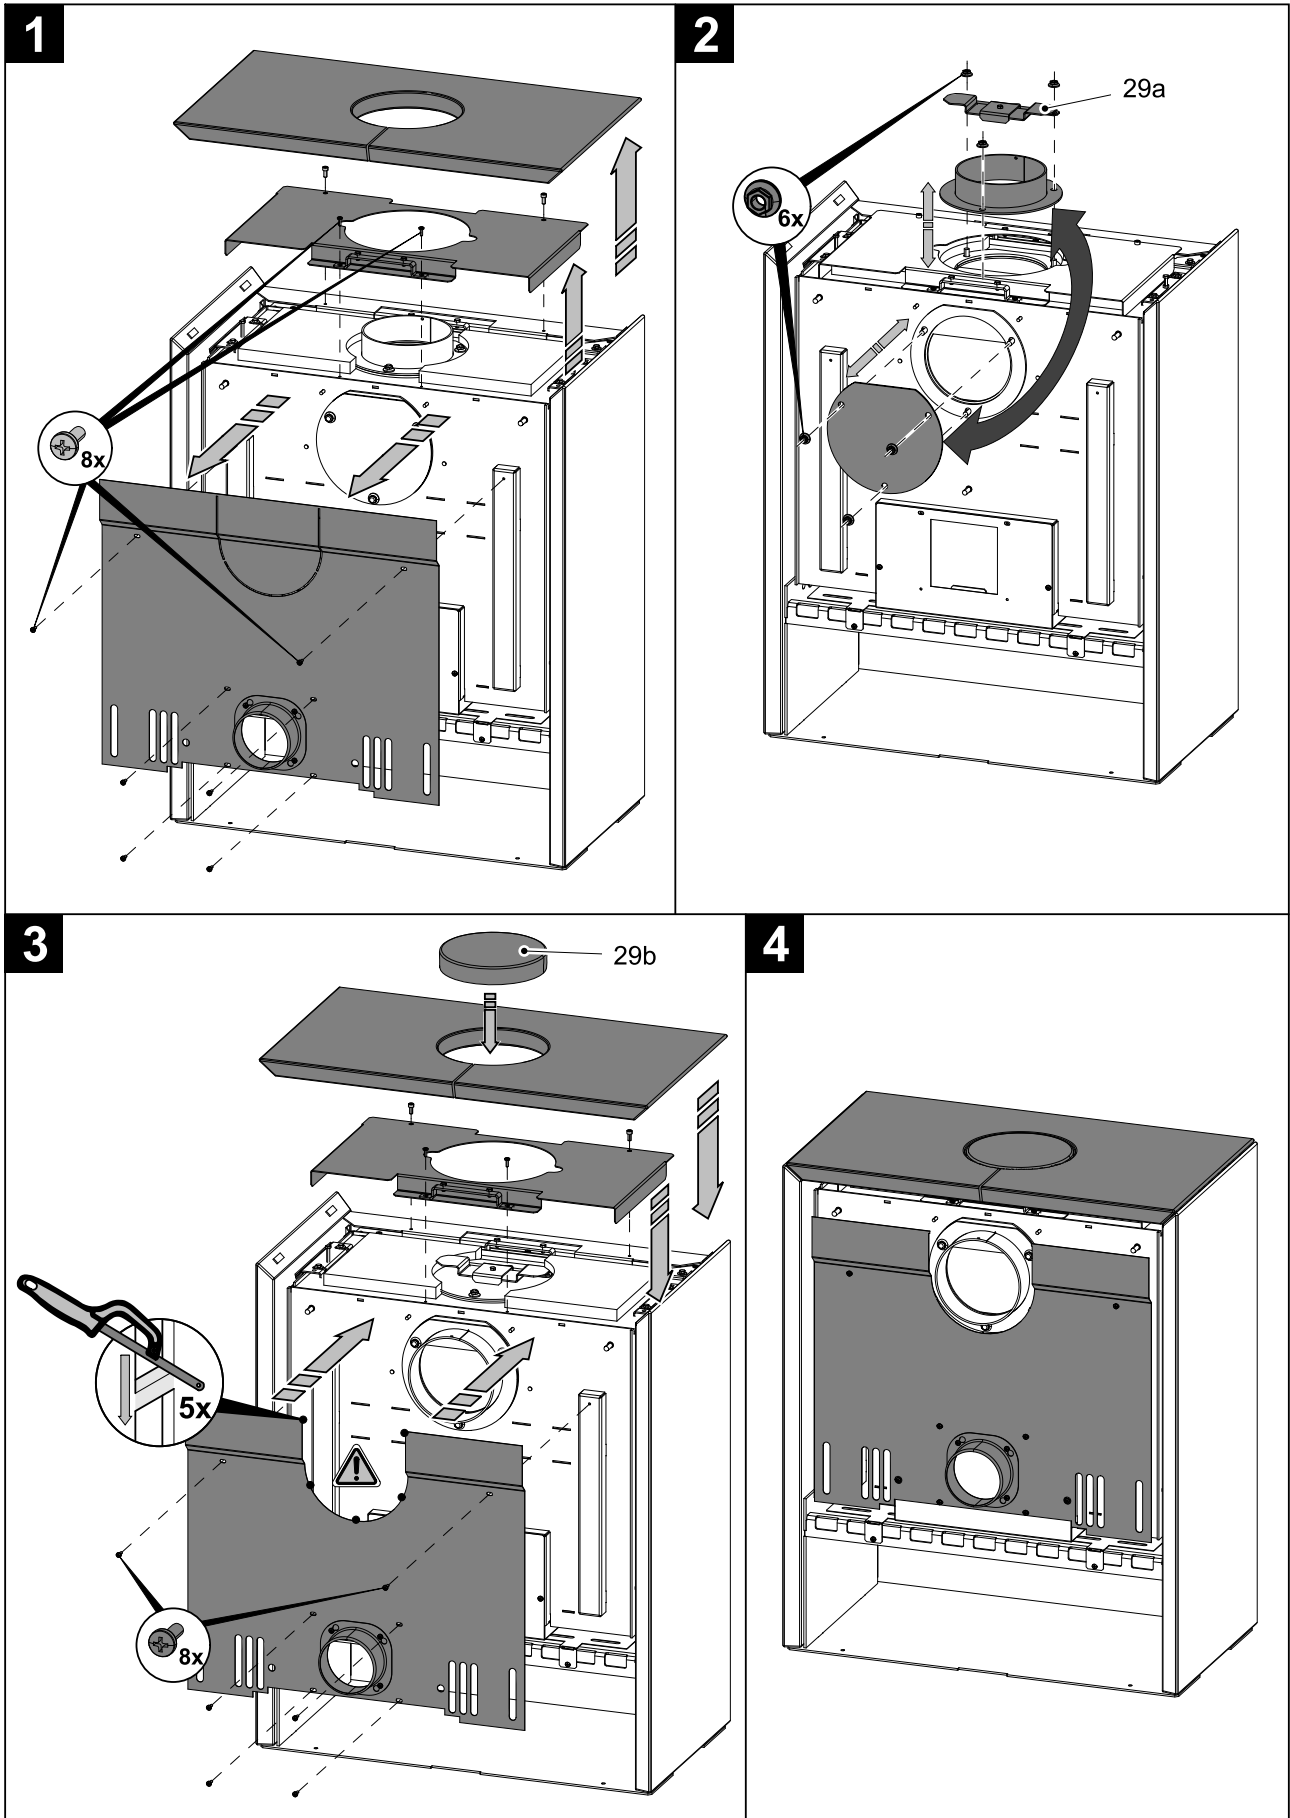

4.2. Version - stone

Change of the smoke neck

GB