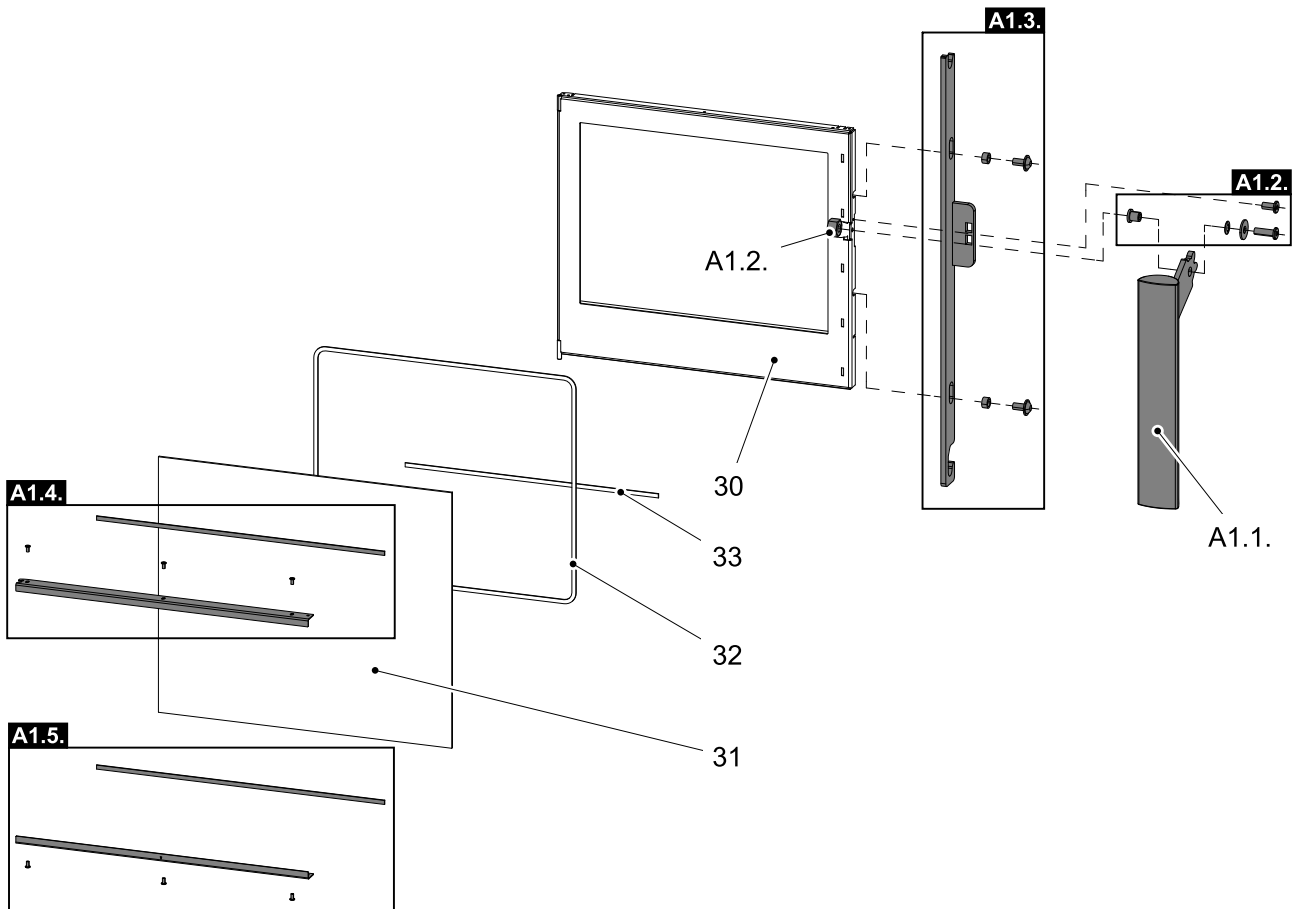

22	Door sealing cord - 12 mm	2050 mm	0040012120005
23	Door sealing cord - 12 mm	510 mm	0040012120005
24	Shading	1 piece	0434715505027
25	Lateral lining/Soapstone	2 piece	0434716115102
25	Lateral lining/Woodstone Prestige	2 piece	0434716105102
26	Vermicullit 20x195x215	2 piece	0434716105004
27	Upper shielding	1 piece	0434716105003
28	Upper lining/Soapstone	1 piece	0434716115101
28	Upper lining/Woodstone Prestige	1 piece	0434716105101
29a+29b	Lid blind flange/Soapstone	1 piece	0434715151100
29a+29b	Lid blind flange/Woodstone Prestige	1 piece	0434715141100

3.3. Detail A1

List of spare parts

GB

Item	Name	Quantity	Number of goods
Detail A1			
A1.1.	Fire-box door lever lock (complete)	1 piece	0434715005320
A1.2.	Handle connecting material — set	1 piece	0434715005012
A1.3.	Closing mechanism drawbar — set/black	1 piece	0434715006325
A1.4.	Upper glass holder — set/black	1 piece	0434715006311
A1.5.	Lower glass holder — set/black	1 piece	0434715006310