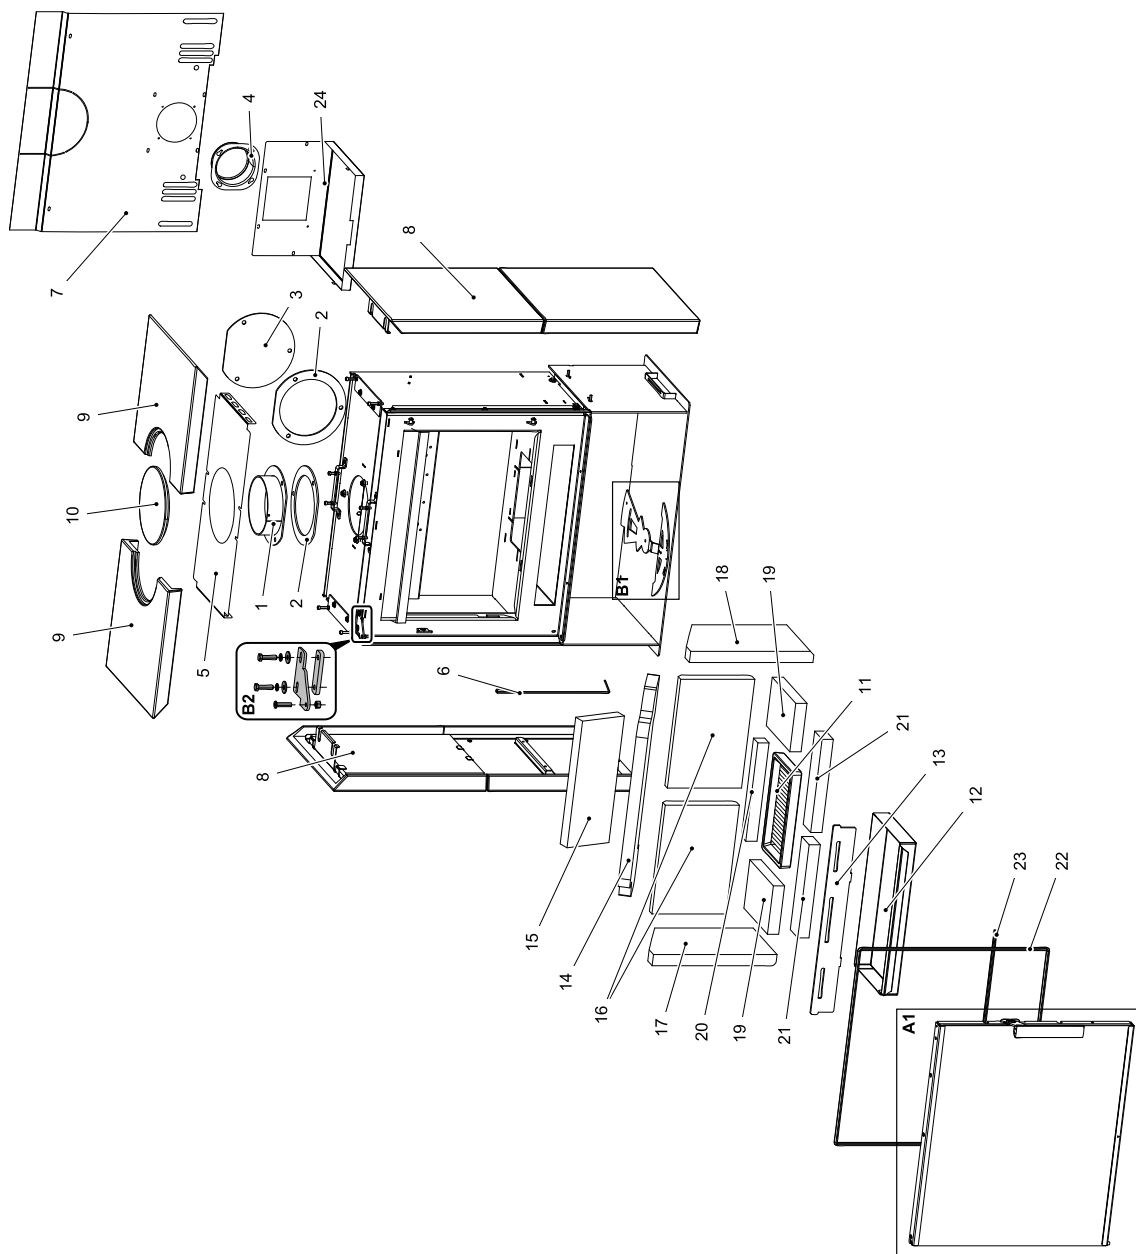

GB

2.2. Version - stone

3. List of spare parts

3.1. Overall scheme of the model (version - ceramics)

List of spare parts

GB

3.2. Overall scheme of the model (version - stone)

Item	Name	Quantity	Number of goods
Overall scheme of the model			
A1	Fire-box door (complete)/black	1 piece	0434715015300
B1	Easycontrol — set	1 piece	0434715566023
1	Smoke flue neck/black	1 piece	0434215005049
2	Smoke flue sealing	1 piece	0429415005060
3	Smoke flue blind flange/black	1 piece	0429415005048
4	External air input (Ø100)	1 piece	0088500050008
5	Upper shielding	1 piece	0434715005042
6	Door spring	1 piece	0434715005316
7	Rear cover/black	1 piece	0434715506040
8	Lateral lining/white	2 piece	0434716005100
8	Lateral lining/grey	2 piece	0434716015100
9	Upper lining/white	2 piece	0434716005103
9	Upper lining/grey	2 piece	0434716015103
10	Upper blind flange/white	1 piece	0434715035009
10	Upper blind flange/grey	1 piece	0434716005009
11	Grate/black	1 piece	0020100130005
12	Ashpan	1 piece	0434715005700
13	Protection/black	1 piece	0434715015013
14	Screen loose (560x240x30)	1 piece	0434715005510
15	Screen loose — rear (340x130x30)	1 piece	0434715005507
16	Brick 198x292x30	2 piece	0434715005501
17	Brick 330x193x30	1 piece	0434715005503
18	Brick 330x193x30	1 piece	0434715005509
19	Brick 130x190x30	2 piece	0434715005504
20	Brick 264x35x30	1 piece	0434715005505
21	Brick 250x60x30	2 piece	0434715005506