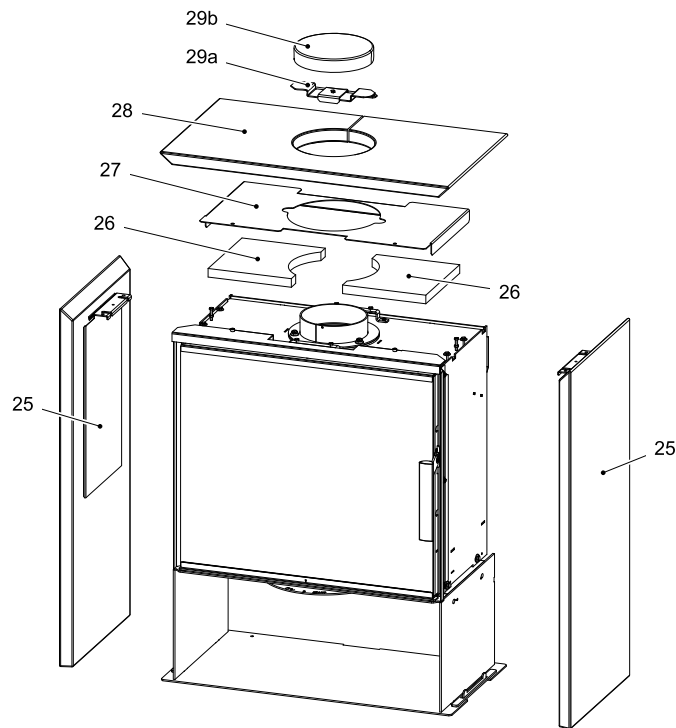

GB

2.2. Version - stone

3. List of spare parts

3.1. Overall scheme of the model (version - ceramics)

List of spare parts

GB

3.2. Overall scheme of the model (version - stone)

Item	Name	Quantity	Number of goods
Overall scheme of the model			
A1	Fire-box door (complete)/black	1 piece	0434715015300
B1	Easycontrol — set	1 piece	0434715566023
1	Smoke flue neck/black	1 piece	0434215005049
2	Smoke flue sealing	1 piece	0429415005060
3	Smoke flue blind flange/black	1 piece	0429415005048
4	External air input (Ø100)	1 piece	0088500050008
5	Upper shielding	1 piece	0434715005042
6	Door spring	1 piece	0434715005316
7	Rear cover/black	1 piece	0434715506040
8	Lateral lining/white	2 piece	0434716005100
8	Lateral lining/grey	2 piece	0434716015100
9	Upper lining/white	2 piece	0434716005103
9	Upper lining/grey	2 piece	0434716015103
10	Upper blind flange/white	1 piece	0434715035009
10	Upper blind flange/grey	1 piece	0434716005009
11	Grate/black	1 piece	0020100130005
12	Ashpan	1 piece	0434715005700
13	Protection/black	1 piece	0434715015013
14	Screen loose (560x240x30)	1 piece	0434715005510
15	Screen loose — rear (340x130x30)	1 piece	0434715005507
16	Brick 198x292x30	2 piece	0434715005501
17	Brick 330x193x30	1 piece	0434715005503
18	Brick 330x193x30	1 piece	0434715005509
19	Brick 130x190x30	2 piece	0434715005504
20	Brick 264x35x30	1 piece	0434715005505
21	Brick 250x60x30	2 piece	0434715005506