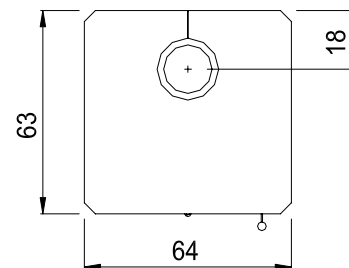

## Technical specifications of the accumulating heater:

measurements (cm)	width	height	depth
stove	64	155	63
combustion chamber	34	31	35
fire glass	34	49	
fire door	45	60	
<b>flue pipe connection Ø 15 to → or ↑</b>			
height to mid pipe rear socket			134
height to pipe socket above			109
<b>outside air connection Ø 10 to → or ↓</b>			
height to mid connection horizontal			23,5
depth to mid connection vertical			16
<b>total weight</b>	<b>chamotte bricks</b>	<b>heat accumulator</b>	
543 kg	60 kg	150 kg	
<b>data for</b>	<b>pellet box</b>	<b>wood</b>	
nominal heat output	8,7 kW	7,5 kW	
output range	8,7 - 6,7 kW	7,8 - 4,3 kW	
efficiency	83%	83%	
heating capability*	70 - 350 m³	70 - 350 m³	
amount of fuel	7,5 kg	2,2 kg / h	
fire duration	up to 5 h	up to 5 h	
heat release	up to 18 h	up to 18 h	
flue gas flow volume	9,71 g/s	6,8 g/s	
exhaust °C (nozzle)	280 °C	280°C	
min/max feed press.	12 / 15 Pa	12 / 15 Pa	
CO (13%/O2) [mg/m³]	1073	806	
CO (13%/O2) [%]	0,086	0,065	
dust (13%/O2) [mg/m³]	22	32	
NOx (13%/O2) [mg/m³]	73	116	
CxHy (13%/O2) [mg/m³]	64	27	
wall distance, rear	15 cm	15 cm	
wall distance, side	15 cm	15 cm	
distance to the front	100 cm	100 cm	