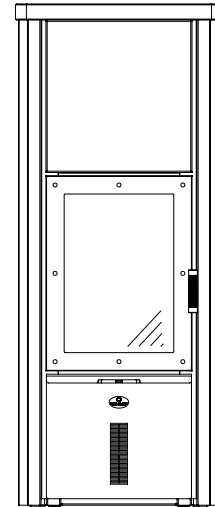

## Technical specifications of the accumulating heater:

measurements (cm)	width	height	depth
stove	64	155	63
combustion chamber	34	31	35
fire glass	34	49	
fire door	45	60	
<b>flue pipe connection Ø 15 to → or ↑</b>			
height to mid pipe rear socket			134
height to pipe socket above			109
<b>outside air connection Ø 10 to → or ↓</b>			
height to mid connection horizontal			23,5
depth to mid connection vertical			16
<b>total weight</b>	<b>chamotte bricks</b>	<b>heat accumulator</b>	
543 kg	60 kg	150 kg	
<b>data for</b>	<b>pellet box</b>	<b>wood</b>	
nominal heat output	8,7 kW	7,5 kW	
output range	8,7 - 6,7 kW	7,8 - 4,3 kW	
efficiency	83%	83%	
heating capability*	70 - 350 m³	70 - 350 m³	
amount of fuel	7,5 kg	2,2 kg / h	
fire duration	up to 5 h	up to 5 h	
heat release	up to 18 h	up to 18 h	
flue gas flow volume	9,71 g/s	6,8 g/s	
exhaust °C (nozzle)	280 °C	280°C	
min/max feed press.	12 / 15 Pa	12 / 15 Pa	
CO (13%/O2) [mg/m³]	1073	806	
CO (13%/O2) [%]	0,086	0,065	
dust (13%/O2) [mg/m³]	22	32	
NOx (13%/O2) [mg/m³]	73	116	
CxHy (13%/O2) [mg/m³]	64	27	
wall distance, rear	15 cm	15 cm	
wall distance, side	15 cm	15 cm	
distance to the front	100 cm	100 cm	