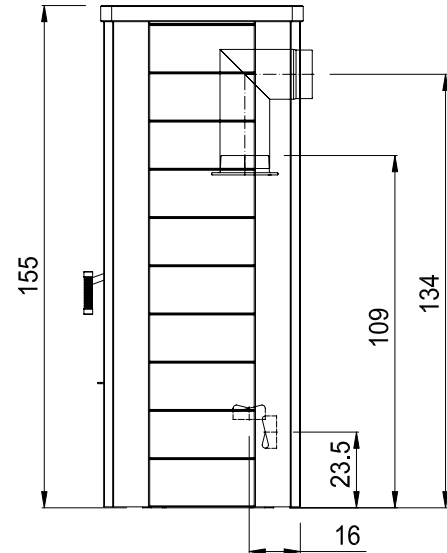

## Technical specifications of the accumulating heater:

measurements (cm)	width	height	depth
stove	64	155	63
combustion chamber	34	31	35
fire glass	34	49	
fire door	45	60	
<b>flue pipe connection Ø 15 to → or ↑</b>			
height to mid pipe rear socket			134
height to pipe socket above			109
<b>outside air connection Ø 10 to → or ↓</b>			
height to mid connection horizontal			23,5
depth to mid connection vertical			16
<b>total weight</b>	<b>chamotte bricks</b>	<b>heat accumulator</b>	
543 kg	60 kg	150 kg	
<b>data for</b>	<b>pellet box</b>	<b>wood</b>	
nominal heat output	8,7 kW	7,5 kW	
output range	8,7 - 6,7 kW	7,8 - 4,3 kW	
efficiency	83%	83%	
heating capability*	70 - 350 m³	70 - 350 m³	
amount of fuel	7,5 kg	2,2 kg / h	
fire duration	up to 5 h	up to 5 h	
heat release	up to 18 h	up to 18 h	
flue gas flow volume	9,71 g/s	6,8 g/s	
exhaust °C (nozzle)	280 °C	280°C	
min/max feed press.	12 / 15 Pa	12 / 15 Pa	
CO (13%/O2) [mg/m³]	1073	806	
CO (13%/O2) [%]	0,086	0,065	
dust (13%/O2) [mg/m³]	22	32	
NOx (13%/O2) [mg/m³]	73	116	
CxHy (13%/O2) [mg/m³]	64	27	
wall distance, rear	15 cm	15 cm	
wall distance, side	15 cm	15 cm	
distance to the front	100 cm	100 cm	