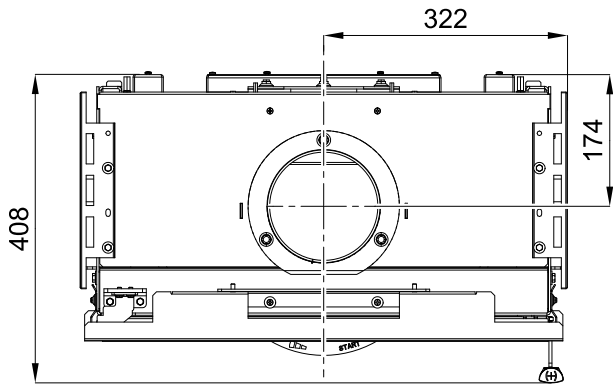

2. Technical description

Technical description

GB