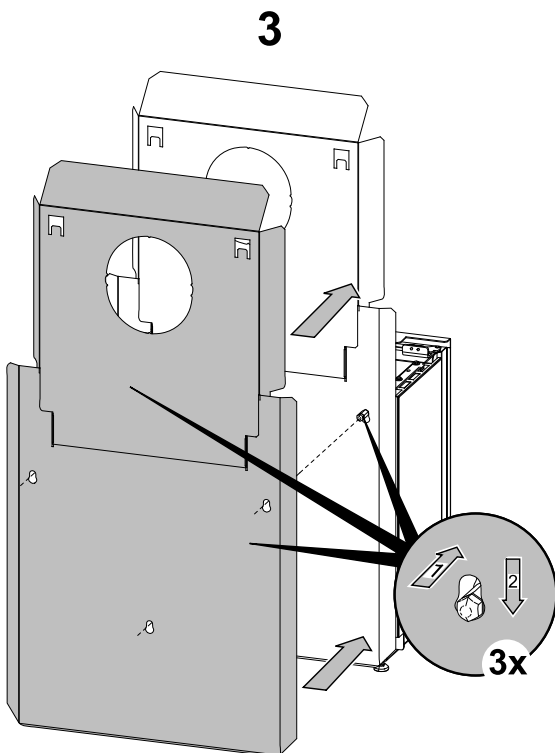

22	Refractory glass (512x591)	1 piece	0434715005301
23	Glass sealing cord - 6 mm (1950 mm)	1 piece	0040406000005
24	Glass sealing cord - 6 mm (510 mm)	1 piece	0040406000005

4. Installation of the fire protection set

Note

The fire protection set is not included in the delivery (special accessories).

GB