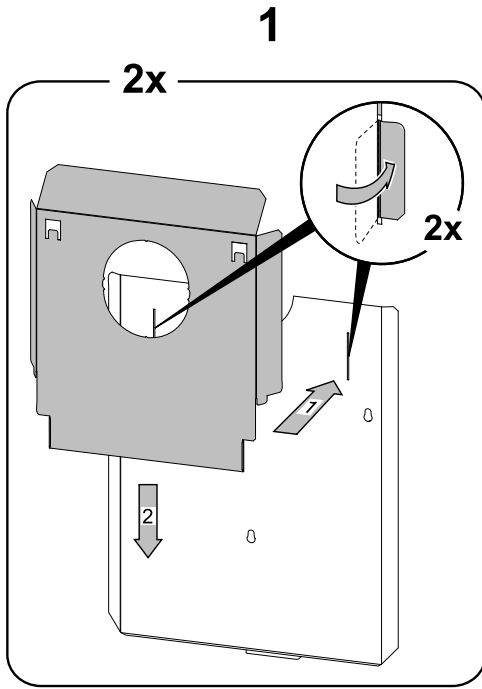

22	Refractory glass (512x591)	1 piece	0434715005301
23	Glass sealing cord - 6 mm (1950 mm)	1 piece	0040406000005
24	Glass sealing cord - 6 mm (510 mm)	1 piece	0040406000005

4. Installation of the fire protection set

Note

The fire protection set is not included in the delivery (special accessories).

GB