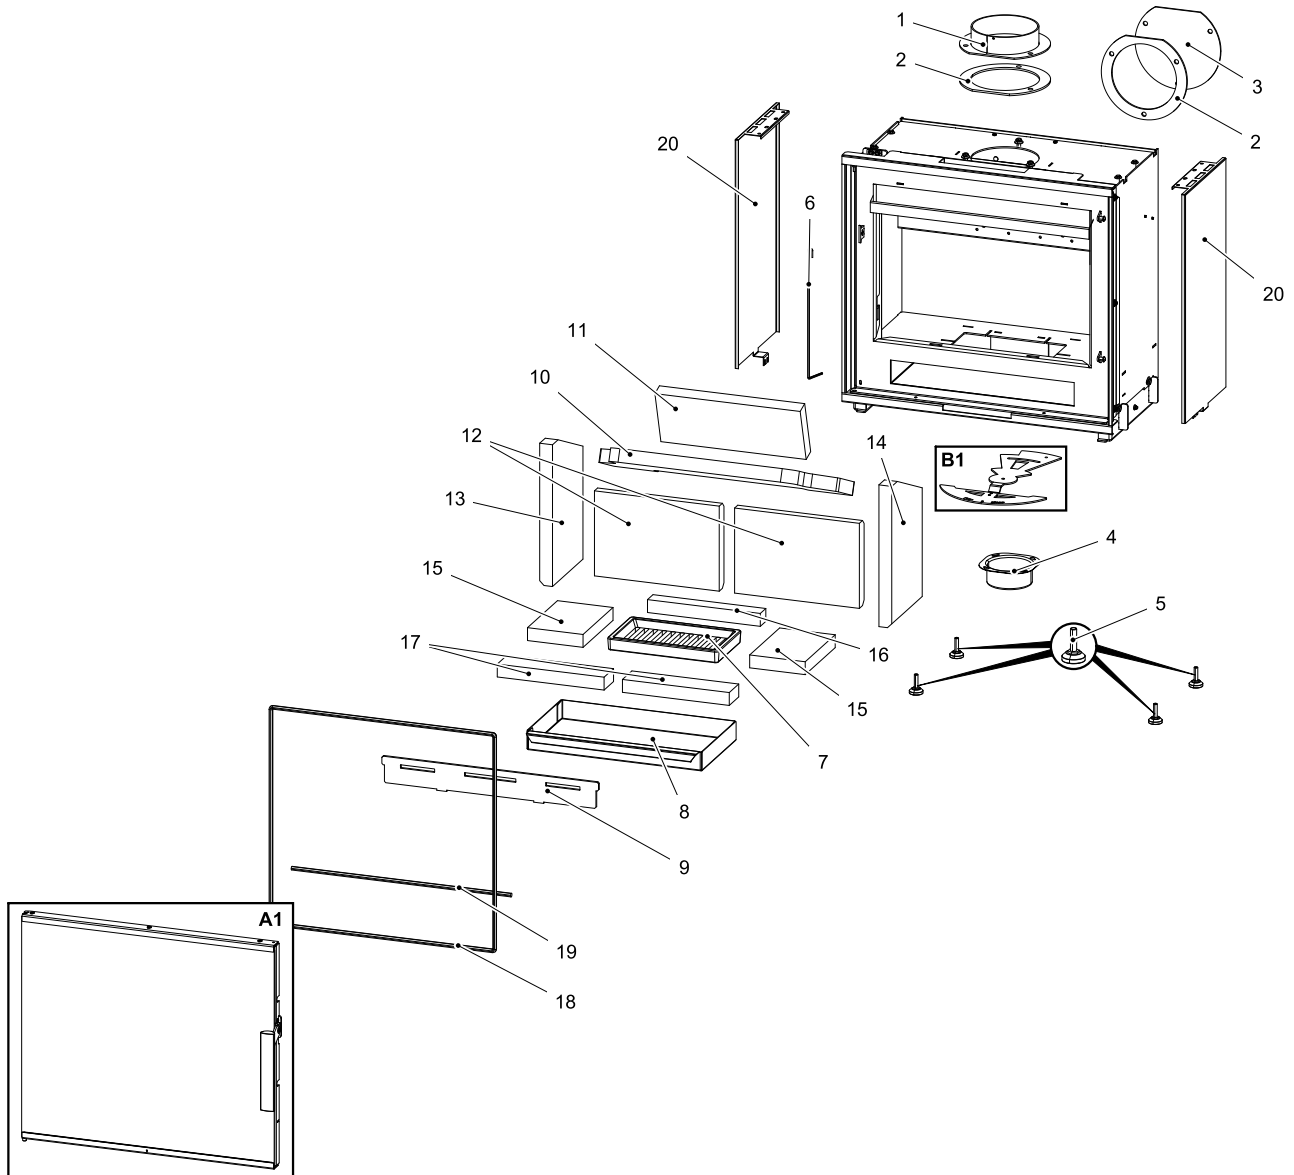

3.1. Whole emplacement

Item	Name	Quantity	Number of goods
Whole emplacement			
A1	Fire-box door (complete)/black	1 piece	0434715015300
B1	Easycontrol — set	1 piece	0434715115023
1	Smoke flue neck/black	1 piece	0434215005049
2	Smoke flue sealing	2 piece	0429415005060
3	Smoke flue blind flange/black	1 piece	0429415005048
4	External air input (Ø100)	1 piece	0088500050008
5	Stand	4 piece	0551908505005
6	Door spring	1 piece	0434715005316
7	Grate	1 piece	0020100130005