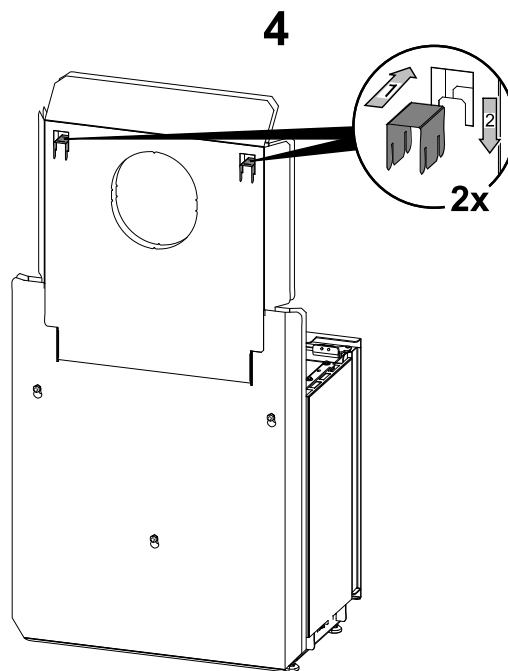

22	Refractory glass (512x591)	1 piece	0434715005301
23	Glass sealing cord - 6 mm (1950 mm)	1 piece	0040406000005
24	Glass sealing cord - 6 mm (510 mm)	1 piece	0040406000005

4. Installation of the fire protection set

Note

The fire protection set is not included in the delivery (special accessories).

GB