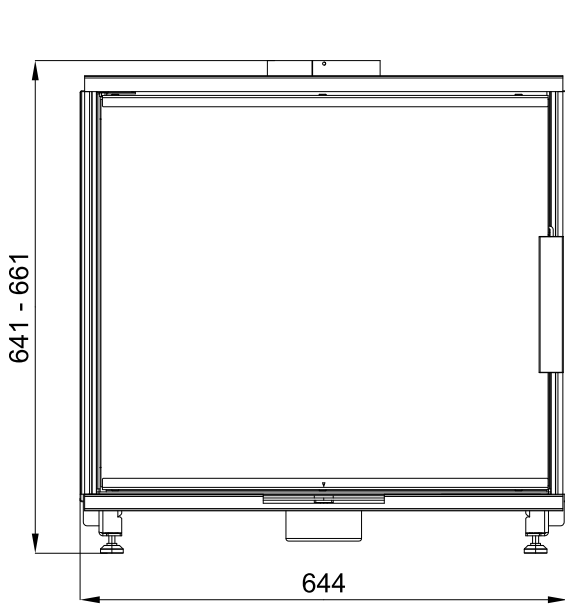

2. Technical description

Technical description

GB