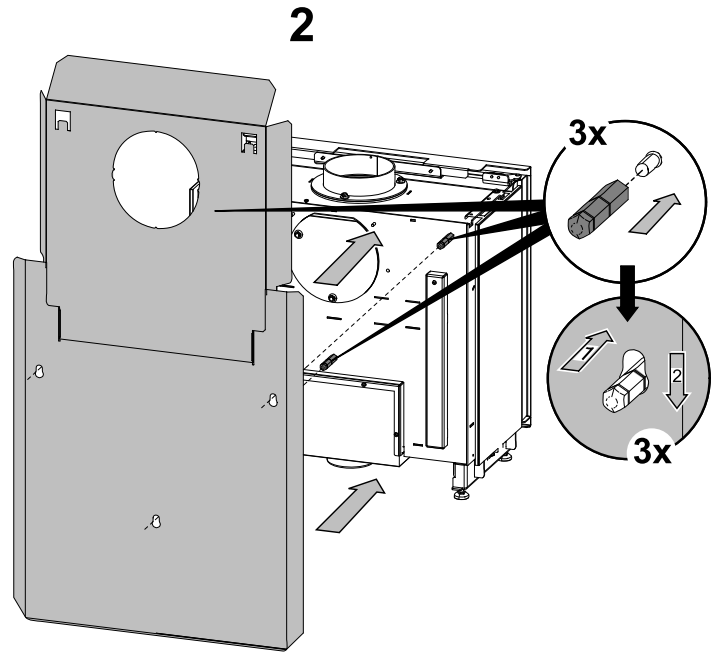

22	Refractory glass (512x591)	1 piece	0434715005301
23	Glass sealing cord - 6 mm (1950 mm)	1 piece	0040406000005
24	Glass sealing cord - 6 mm (510 mm)	1 piece	0040406000005

4. Installation of the fire protection set

Note

The fire protection set is not included in the delivery (special accessories).

GB