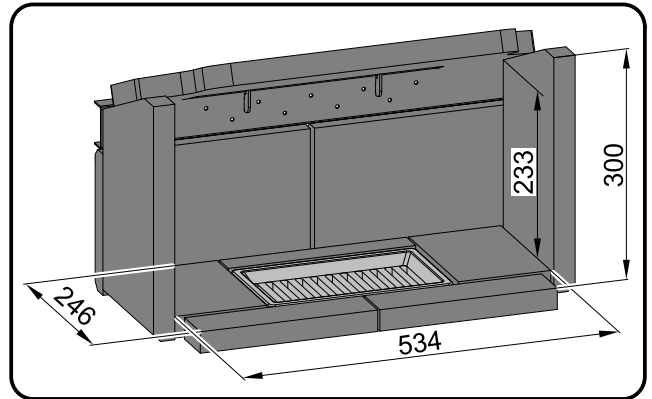

2. Technical description

Technical description

GB