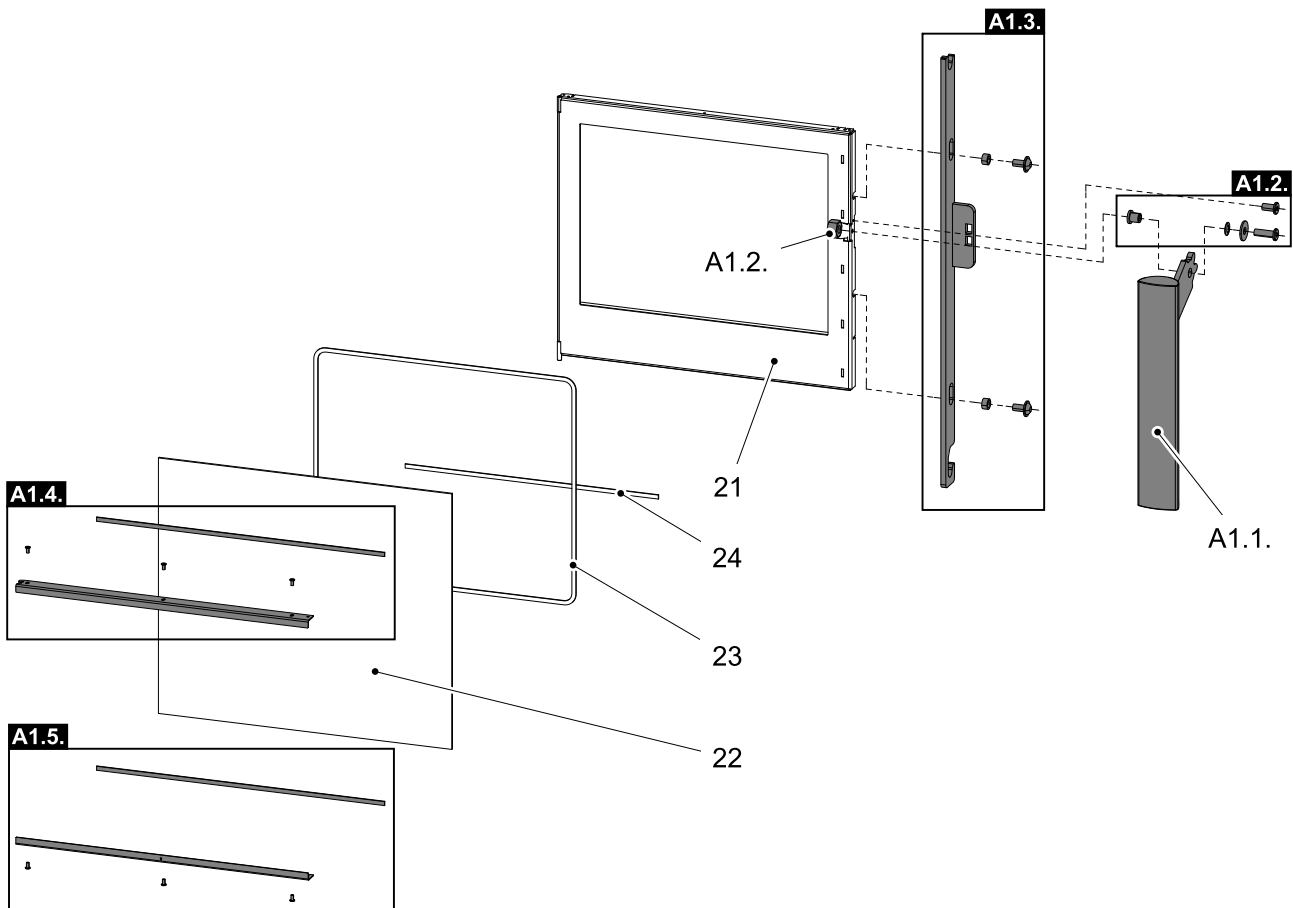

8	Ashpan	1 piece	0434715005700
9	Protection/black	1 piece	0434715015013
10	Screen loose (560x240x30)	1 piece	0434715005510
11	Screen loose — rear (340x130x30)	1 piece	0434715005507
12	Brick 198x292x30	2 piece	0434715005501
13	Brick 330x193x30	1 piece	0434715005503
14	Brick 330x193x30	1 piece	0434715005509
15	Brick 130x190x30	2 piece	0434715005504
16	Brick 264x35x30	1 piece	0434715005505
17	Brick 250x60x30	2 piece	0434715005506
18	Door sealing cord - 12 mm (2050 mm)	1 piece	0040012120005
19	Door sealing cord - 12 mm (510 mm)	1 piece	0040012120005
20	Barrier	2 piece	0434715205085

3.2. Detail A1

Item	Name	Quantity	Number of goods
Detail A1			
A1.1.	Fire-box door lever lock (complete)	1 piece	0434715006320
A1.2.	Handle connecting material — set	1 piece	0434715005012
A1.3.	Closing mechanism drawbar — set/black	1 piece	0434715006325
A1.4.	Upper glass holder — set/black	1 piece	0434715006311
A1.5.	Lower glass holder — set/black	1 piece	0434715006310
21	Fire-box door (welded part)/black	1 piece	0434715006200