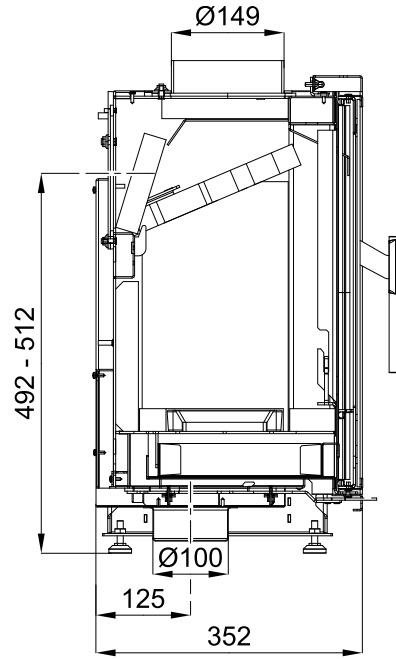

2. Technical description

Technical description

GB